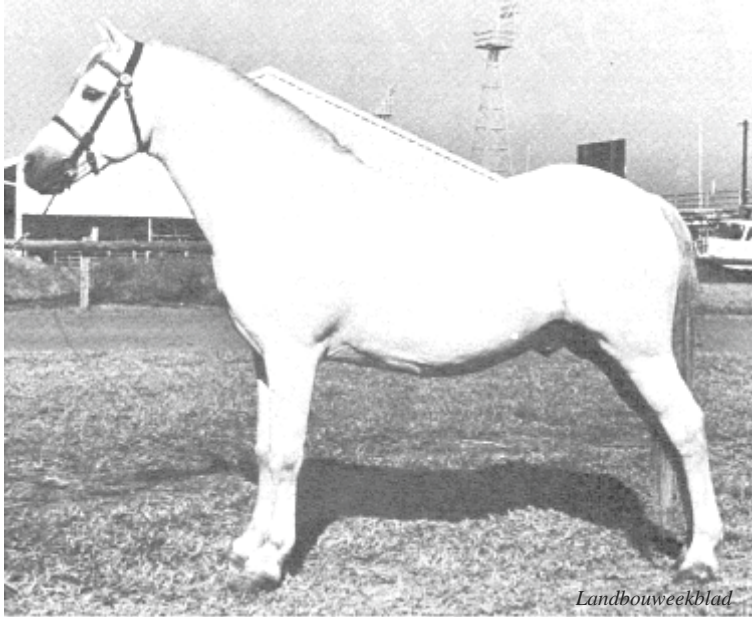

BLOEMFONTEIN 1981

Landbouweekblad

Section A Supreme Champion: Coed Coch Nerog