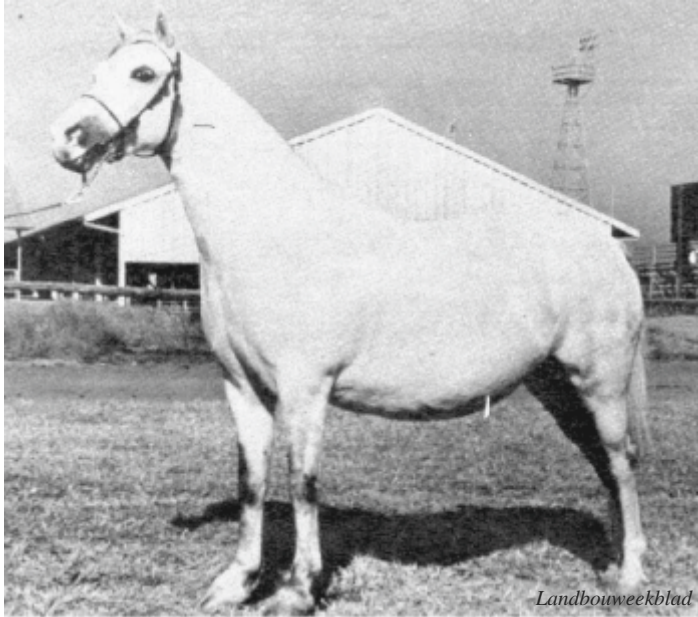

Section B championship went to Moddervlei Honey Suckle, also bred in the Cape. She is out of Badgemore Honey Bee and by Firby Cronos, a mating which is exceedingly successful and also produced the best Section B foal (*Glanwyn Harmony*).

PAT MOORE 1981

Hannes Uys Champion Team of Eight

BLOEMFONTEIN 1981

Landbouweekblad

Section A Supreme Champion: Coed Coch Nerog

Landbouweekblad

Sec A Reserve Senior Male Champion and Champion, SA Bred: Uyzel Banti

BLOEMFONTEIN 1981

Landbouweekblad

Section A Senior Champion Mare: Bukkenburg Helen

Landbouweekblad

Section B Junior Champion: Pemandus Triomf

BLOEMFONTEIN 1981

Section B Supreme Champion: Moddervlei Honeysuckle