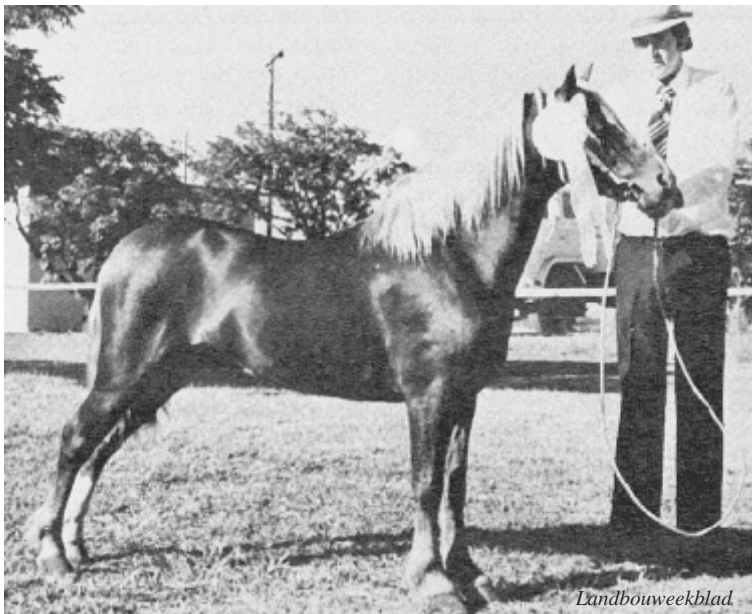

Section B championship went to Moddervlei Honey Suckle, also bred in the Cape. She is out of Badgemore Honey Bee and by Firby Cronos, a mating which is exceedingly successful and also produced the best Section B foal (*Glanwyn Harmony*).

PAT MOORE 1981

Hannes Uys Champion Team of Eight

BLOEMFONTEIN 1981

Landbouweekblad

Section A Supreme Champion: Coed Coch Nerog

Landbouweekblad

Sec A Reserve Senior Male Champion and Champion, SA Bred: Uyzel Banti