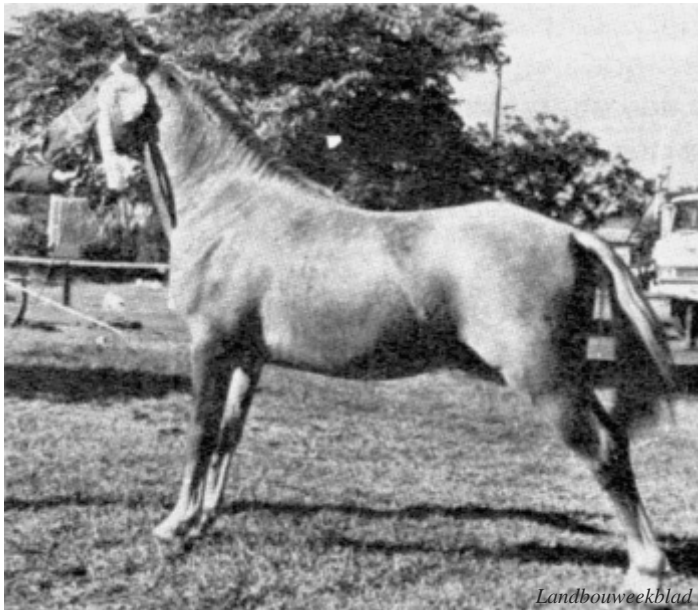

Section B championship went to Moddervlei Honey Suckle, also bred in the Cape. She is out of Badgemore Honey Bee and by Firby Cronos, a mating which is exceedingly successful and also produced the best Section B foal (*Glanwyn Harmony*).

PAT MOORE 1981

Hannes Uys Champion Team of Eight

BLOEMFONTEIN 1981

Landbouweekblad

Section A Supreme Champion: Coed Coch Nerog

Landbouweekblad

Sec A Reserve Senior Male Champion and Champion, SA Bred: Uyzel Banti

BLOEMFONTEIN 1981

Landbouweekblad

Section A Senior Champion Mare: Bukkenburg Helen

Landbouweekblad

Section B Junior Champion: Pemandus Triomf

BLOEMFONTEIN 1981

Section B Supreme Champion: Moddervlei Honeysuckle